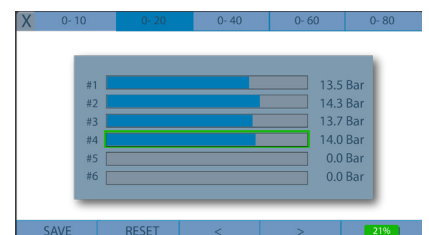

Compressions

Compressions

Gasoline
Diesel

Fuel low pressure

V

Turbo pressure

AD Blue pressure

Cooling system pressure

Oil pressure

X

Particulate filter

1

8

T*

*

T1